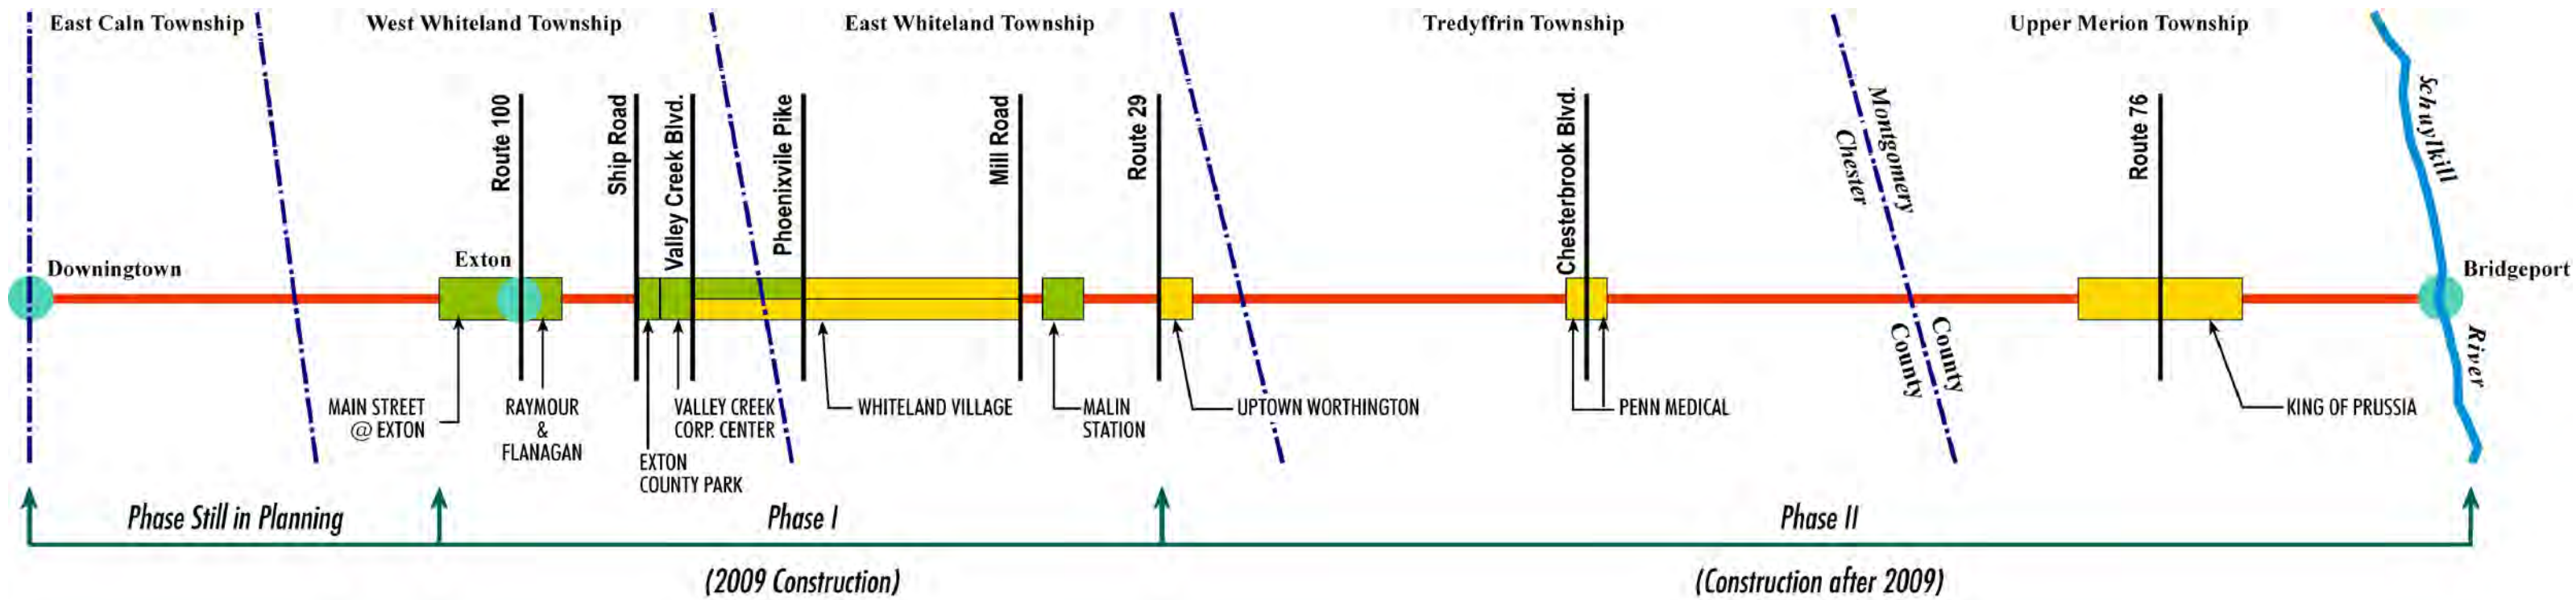

The Patriots Path Plan

Tredyffrin Township
 East Whiteland Township,
 & Malvern Borough
 Chester County, Pennsylvania

OPEN
 TO BE COMPLETED BY DEVELOPER
 PHASE DESIGNATION
 CHESTER VALLEY TRAIL RIGHT OF WAY

Sources:
 Chester County Parks and
 Recreation Department
 and URDC.

NO SCALE

Map 3

Chester Valley Trail Status